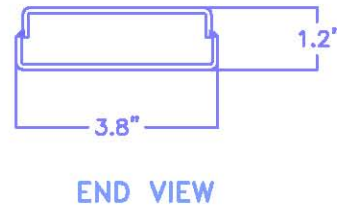

GLASFORMS BOUNDARY DRIVER – GBD250
Weight – 10 lbs

3943 VALLEY EAST INDUSTRIAL DRIVE · BIRMINGHAM, AL · 35217
E-MAIL: marker-sales@glasforms.com · www.glasforms.com
TOLL FREE: 1-800-778-6002
FAX: 1-408-294-2064